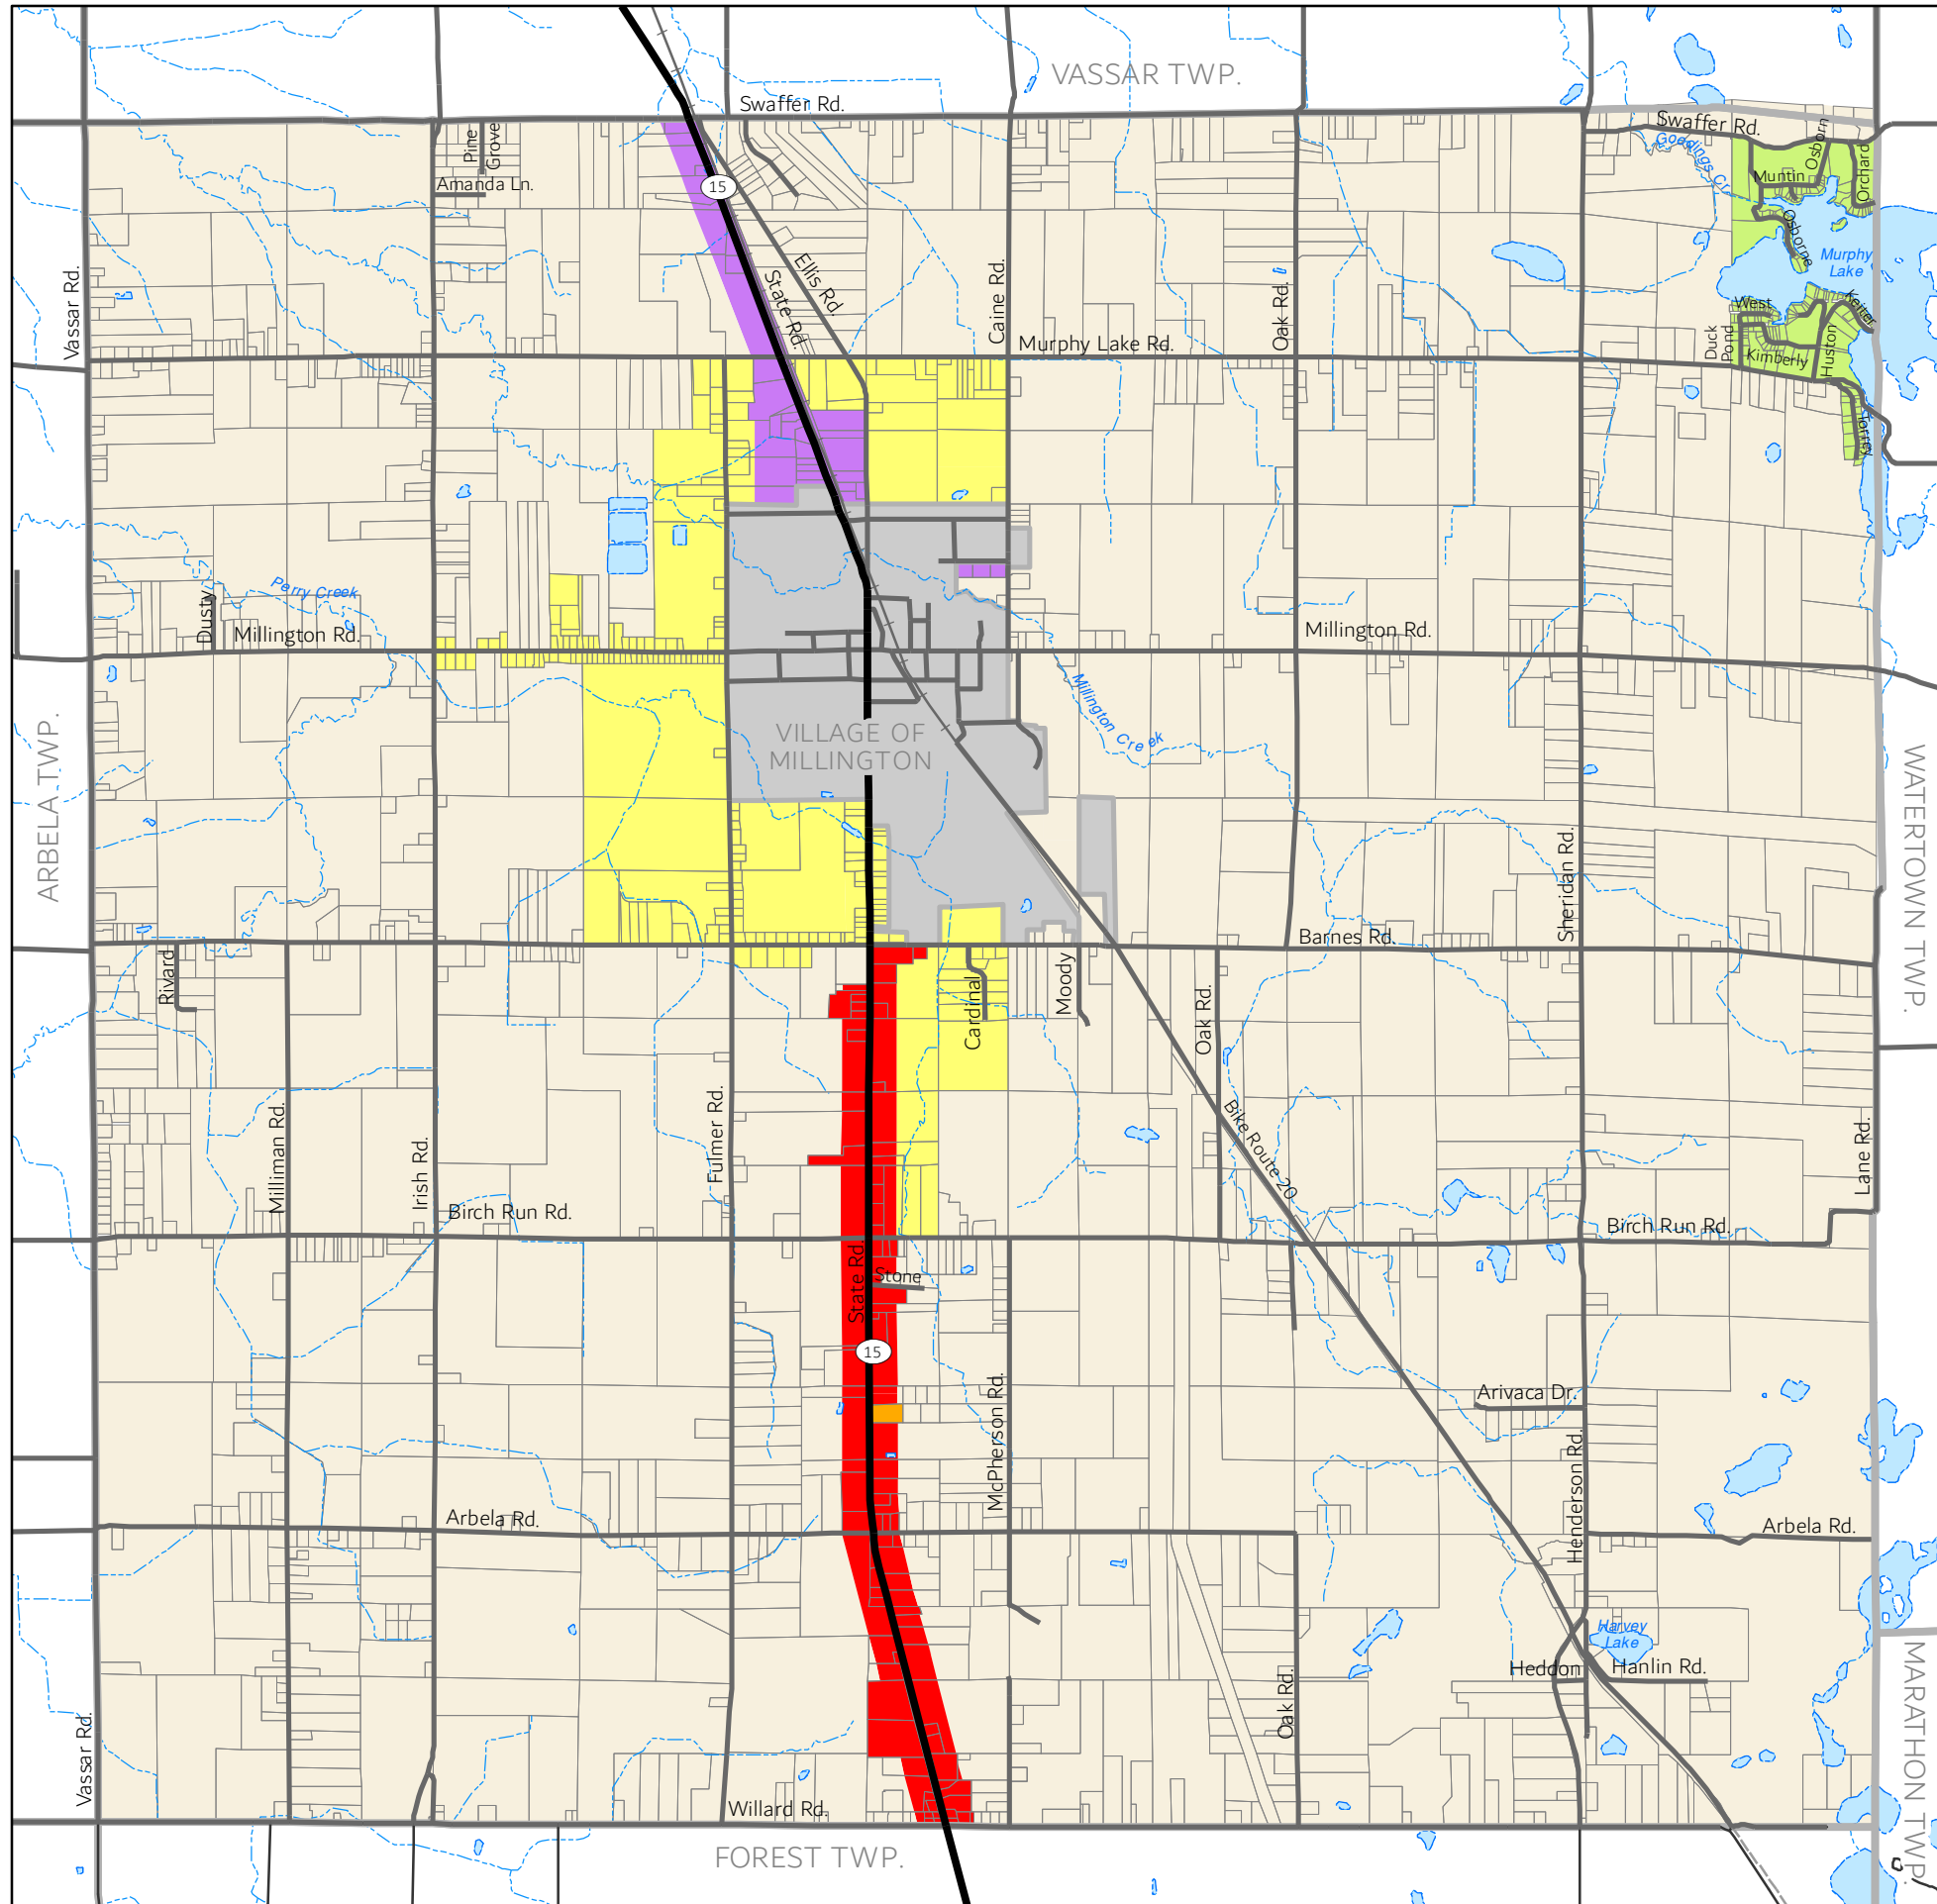

# Zoning Districts Map

Millington Township Zoning Ordinance

### Zoning Districts:

-  AR, Agricultural-Residential District
-  R-1, Single Family Residential District
-  LR, Lake Residential District
-  RM, Multiple Family Residential District
-  MHP, Manufactured Housing Park District  
Note: No lands are presently designated as MHP District
-  C, Commercial District
-  I, Industrial District

### Base Features:

-  State Highway
-  Roads
-  Railroad
-  Parcels
-  Village of Millington
-  Municipal Boundaries
-  Water Bodies
-  Streams

Adopted by the Millington  
Township Board on  
January 20, 2020